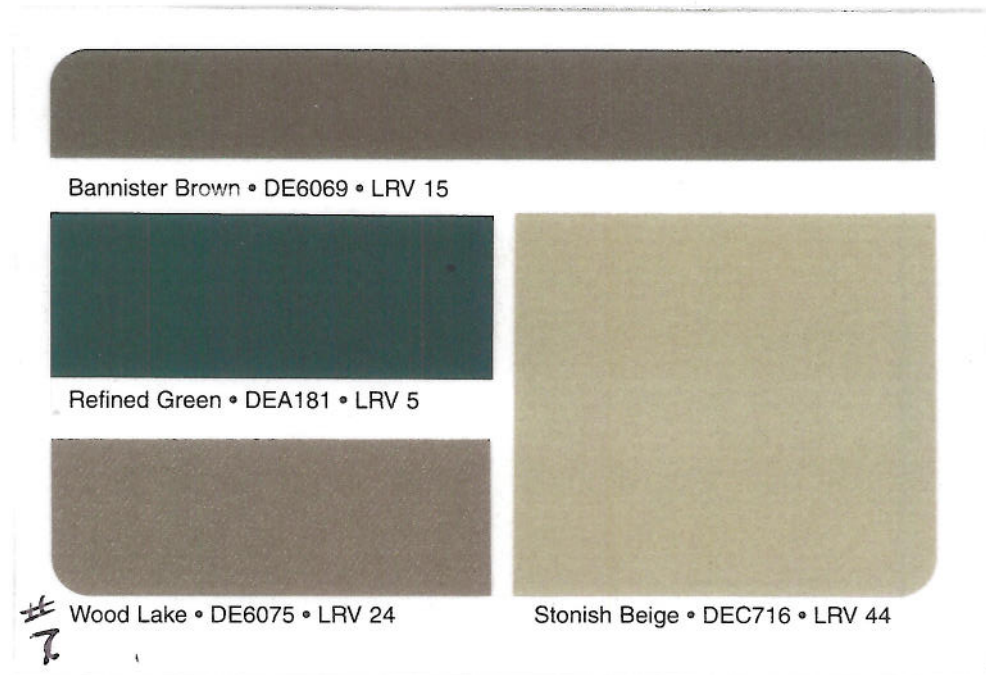

Greer Ranch

Dunn Edwards Exterior Home Colors

Combination Number :

DE # 7