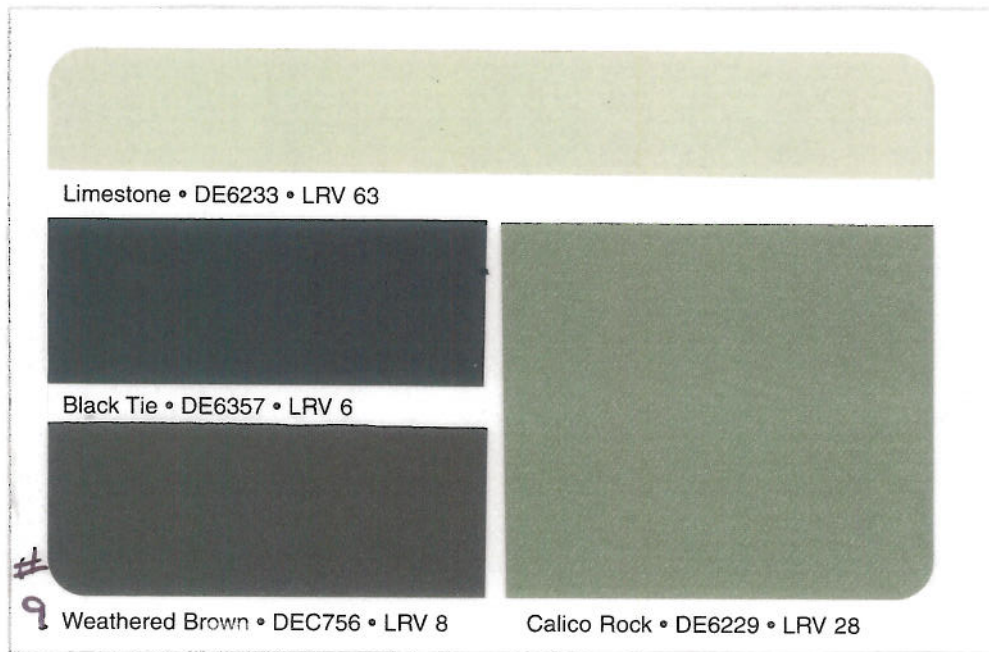

Greer Ranch

Dunn Edwards Exterior Home Colors

Combination Number :

DE # 9