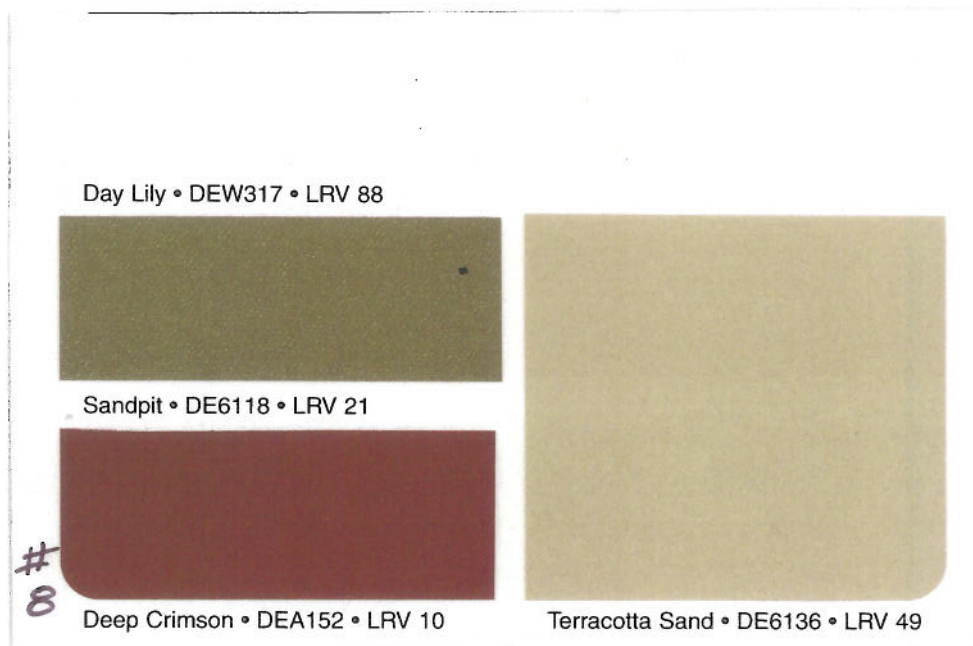

Greer Ranch

Dunn Edwards Exterior Home Colors

Combination Number :

DE # 8