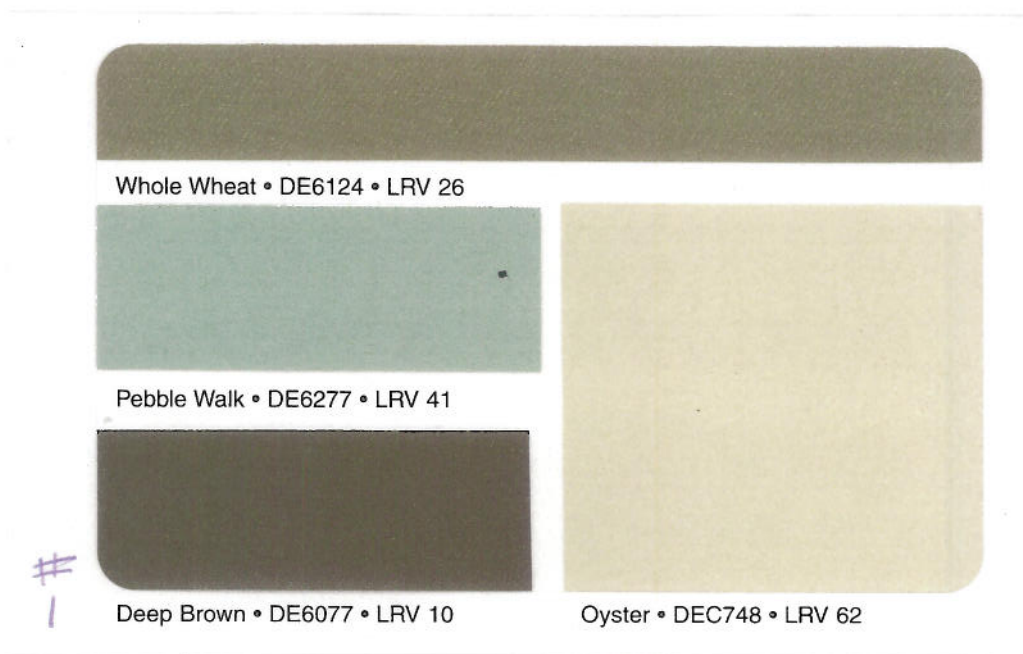

## Dunn Edwards Exterior Home Colors

Combination Number :

DE # 1