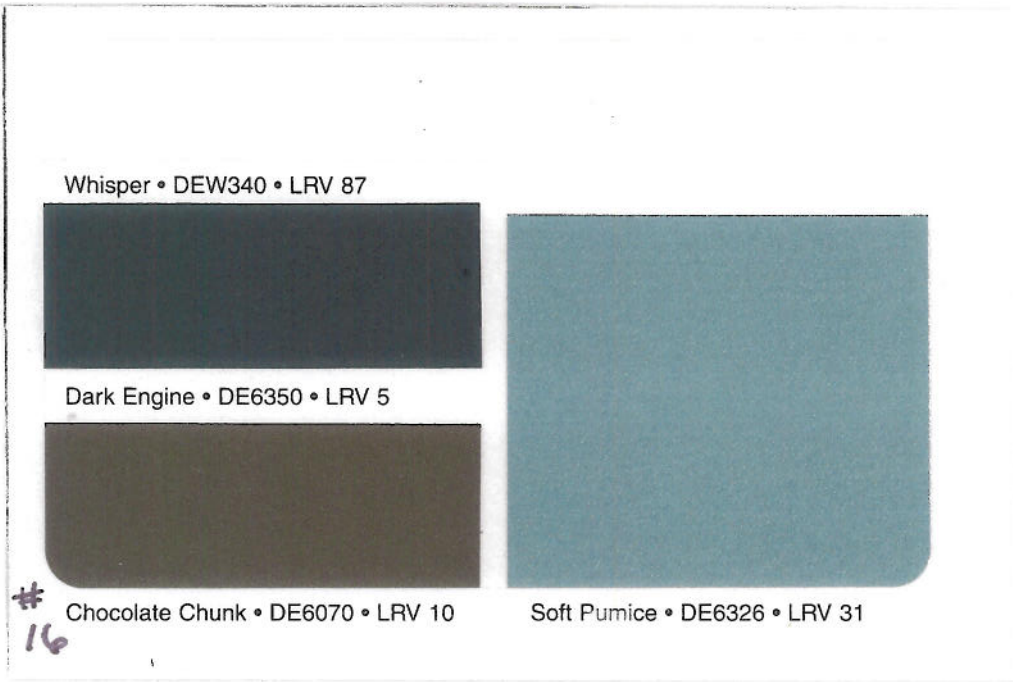

Greer Ranch Dunn Edwards Exterior Home Colors

Combination Number :

DE # 16