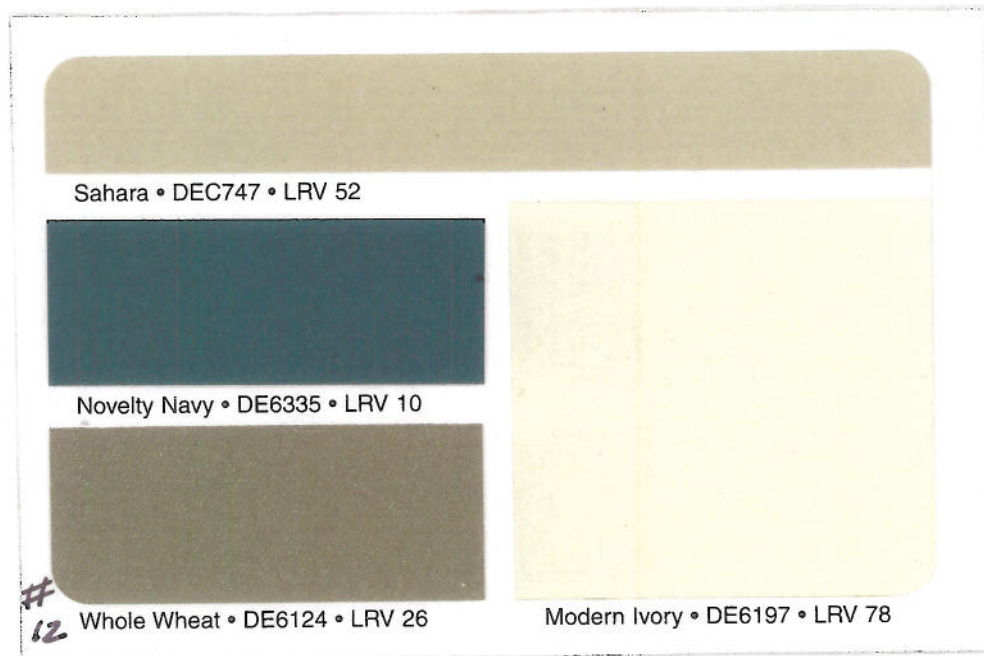

Greer Ranch Dunn Edwards Exterior Home Colors

Combination Number :

DE # 12