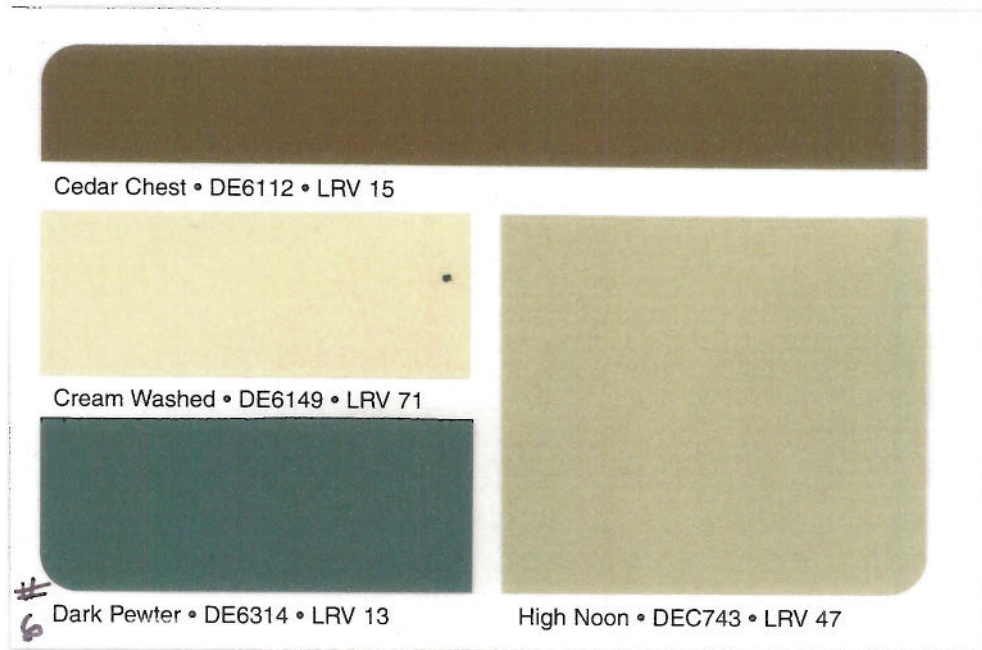

Greer Ranch Dunn Edwards Exterior Home Colors

Combination Number :

DE # 6