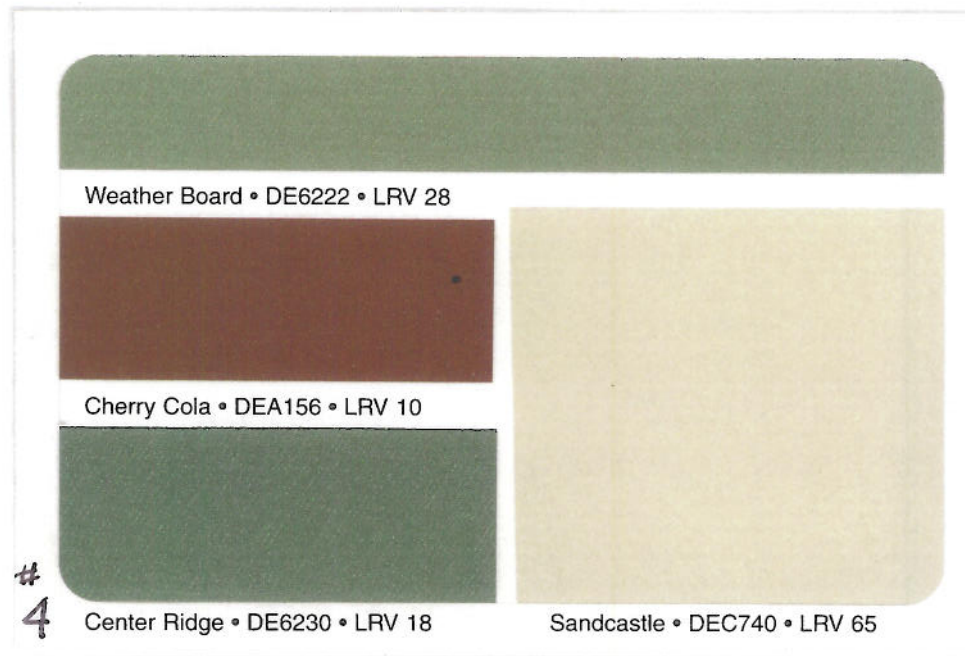

Greer Ranch

Dunn Edwards Exterior Home Colors

Combination Number :

DE # 4