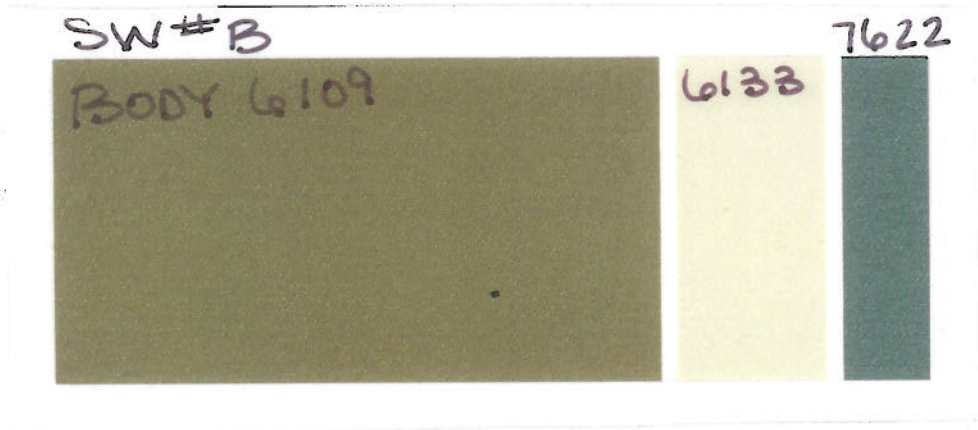

Greer Ranch  
Sherwin Williams Exterior Home Colors

Combination Number :

SW # A

Greer Ranch  
Sherwin Williams Exterior Home Colors

Combination Number :

SW # B