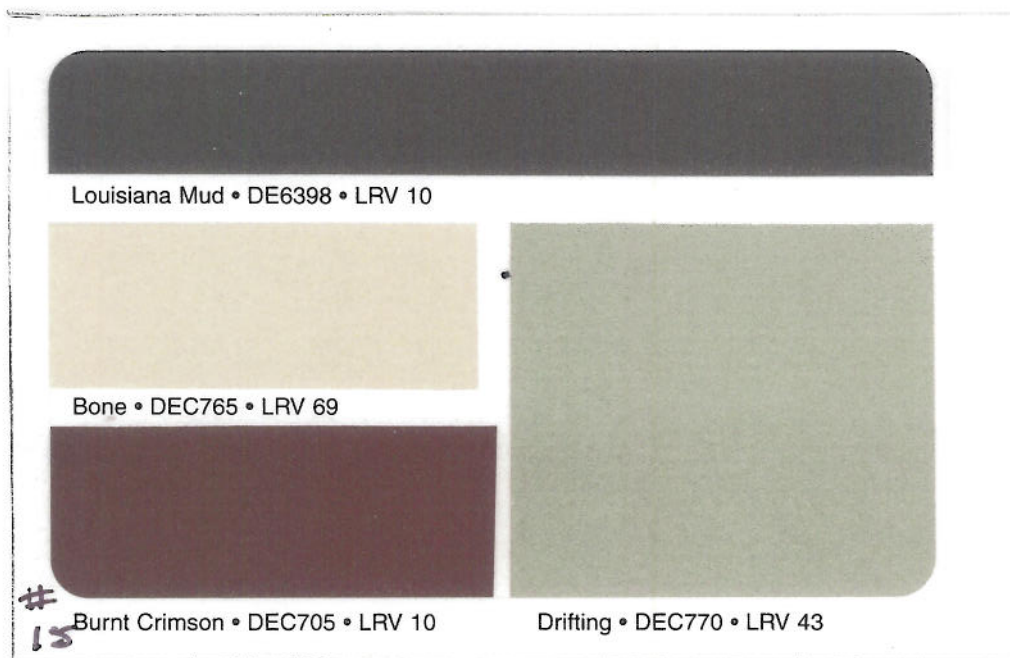

Greer Ranch

Dunn Edwards Exterior Home Colors

Combination Number :

DE # 15