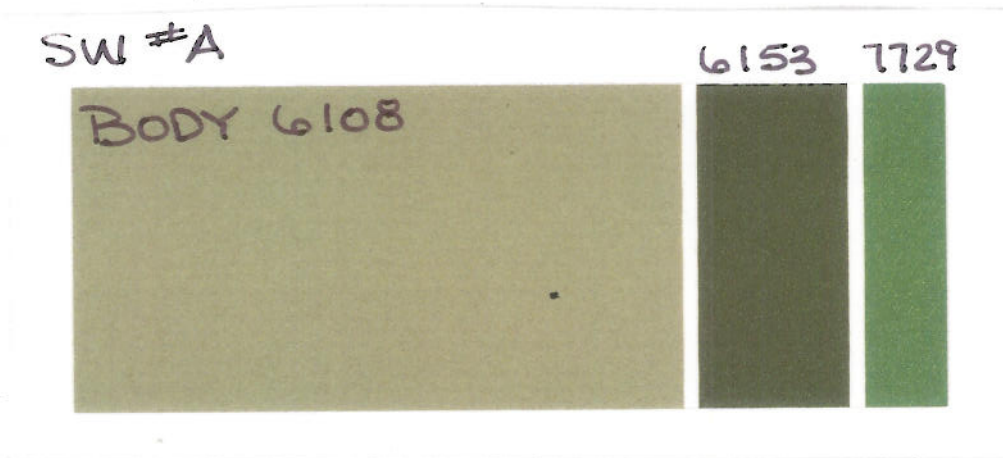

Greer Ranch
Sherwin Williams Exterior Home Colors

Combination Number :

SW # A