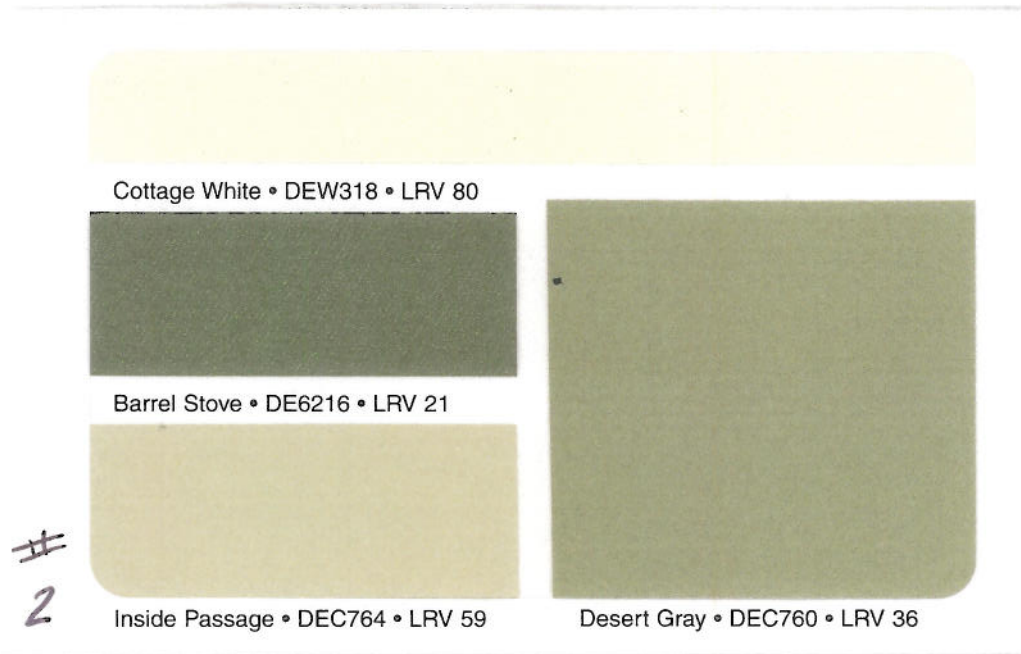

Greer Ranch Dunn Edwards Exterior Home Colors

Combination Number :

DE # 2