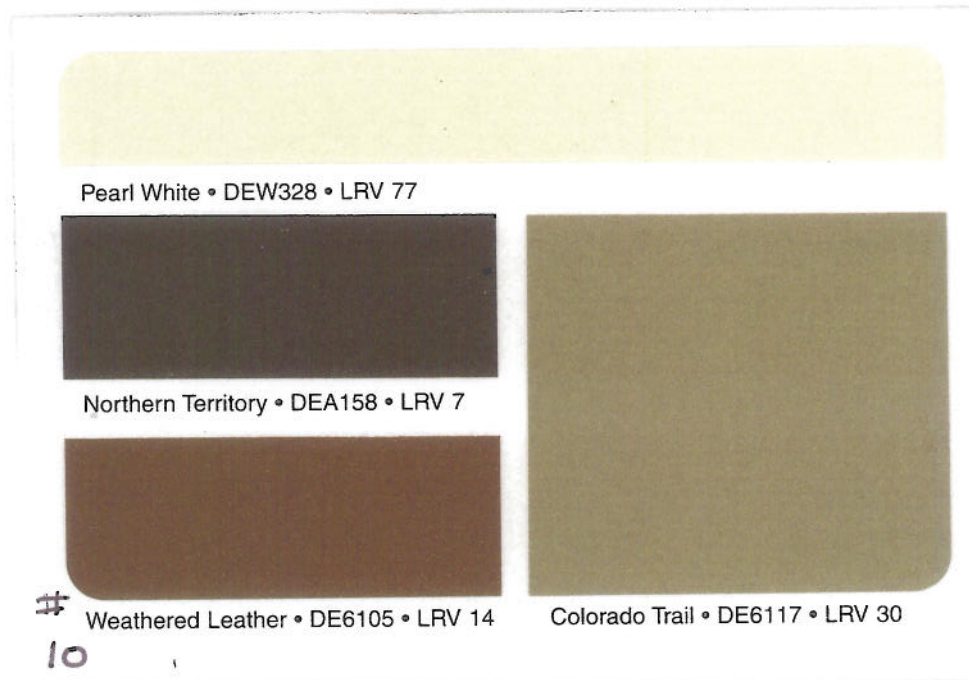

## Dunn Edwards Exterior Home Colors

Combination Number :

DE # 9

# Greer Ranch Dunn Edwards Exterior Home Colors

Combination Number :

DE # 10